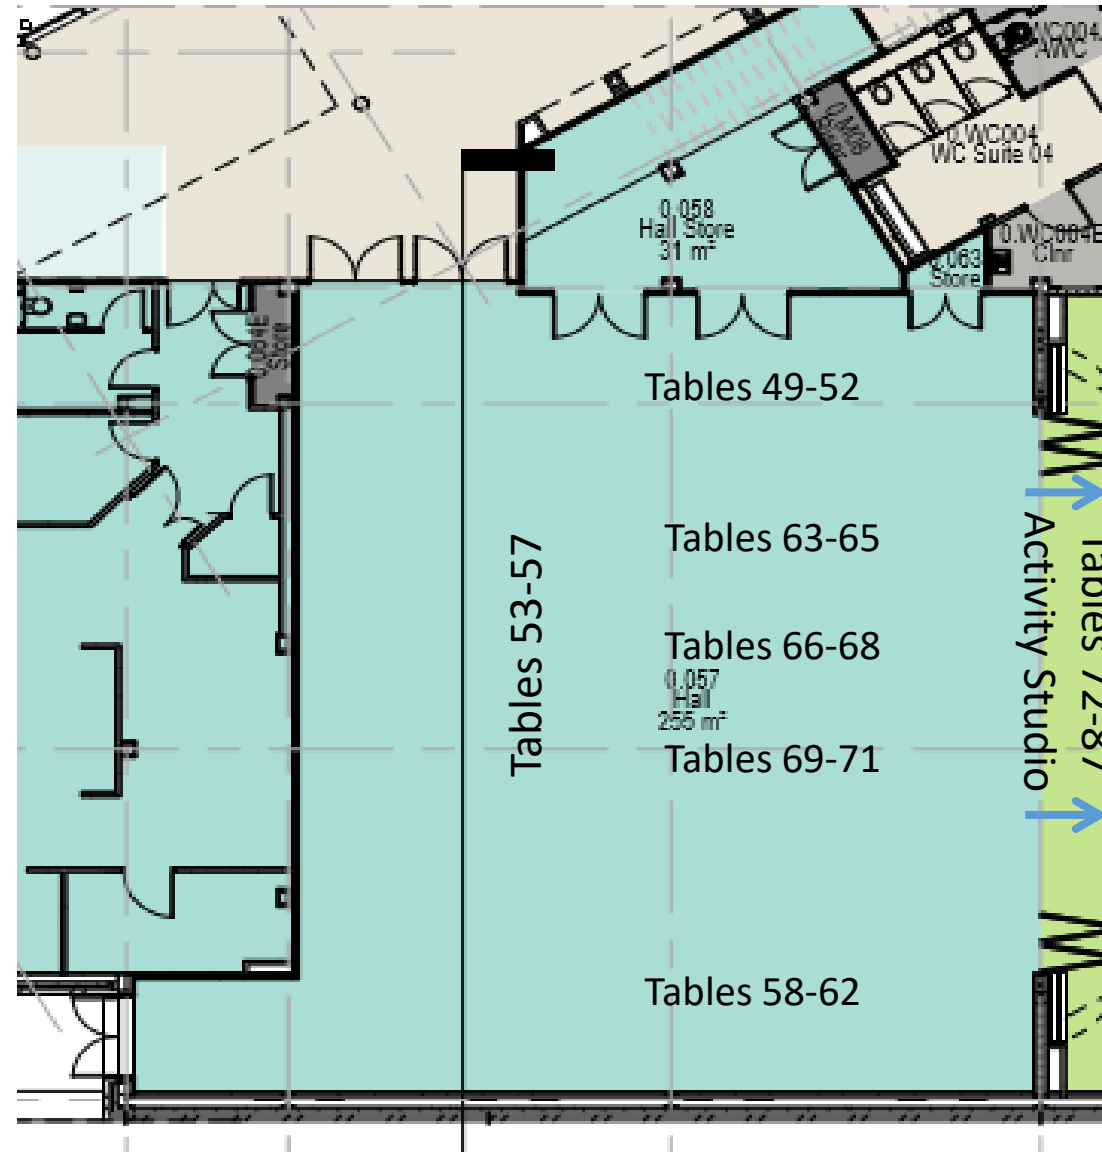

## Zone 3 – School Hall & Activity Studio

Table 50 – Veterinary Science & Veterinary Nursing  
 Table 51 – Nursing & Healthcare Science  
 Table 52 – Cardiff University  
 Table 53 – Medicine  
 Table 54 – Dentistry  
 Table 55 – Optometry  
 Table 56 – Physiotherapy  
 Table 57 – Radiography  
 Table 58 – Dietician  
 Table 59 – Aberystwyth University  
 Table 60 – Cardiff Metropolitan University  
 Table 61 – Gloucestershire University  
 Table 62 – The Open University  
 Table 63 – SGS College  
 Table 64 – Aneurin Bevan Health Board  
 Table 65 – Bangor University  
 Table 66 – Bath Spa University  
 Table 67 – Birmingham University  
 Table 68 – Black Mountains College  
 Table 69 – Boomsatsuma  
 Table 70 – Bristol University