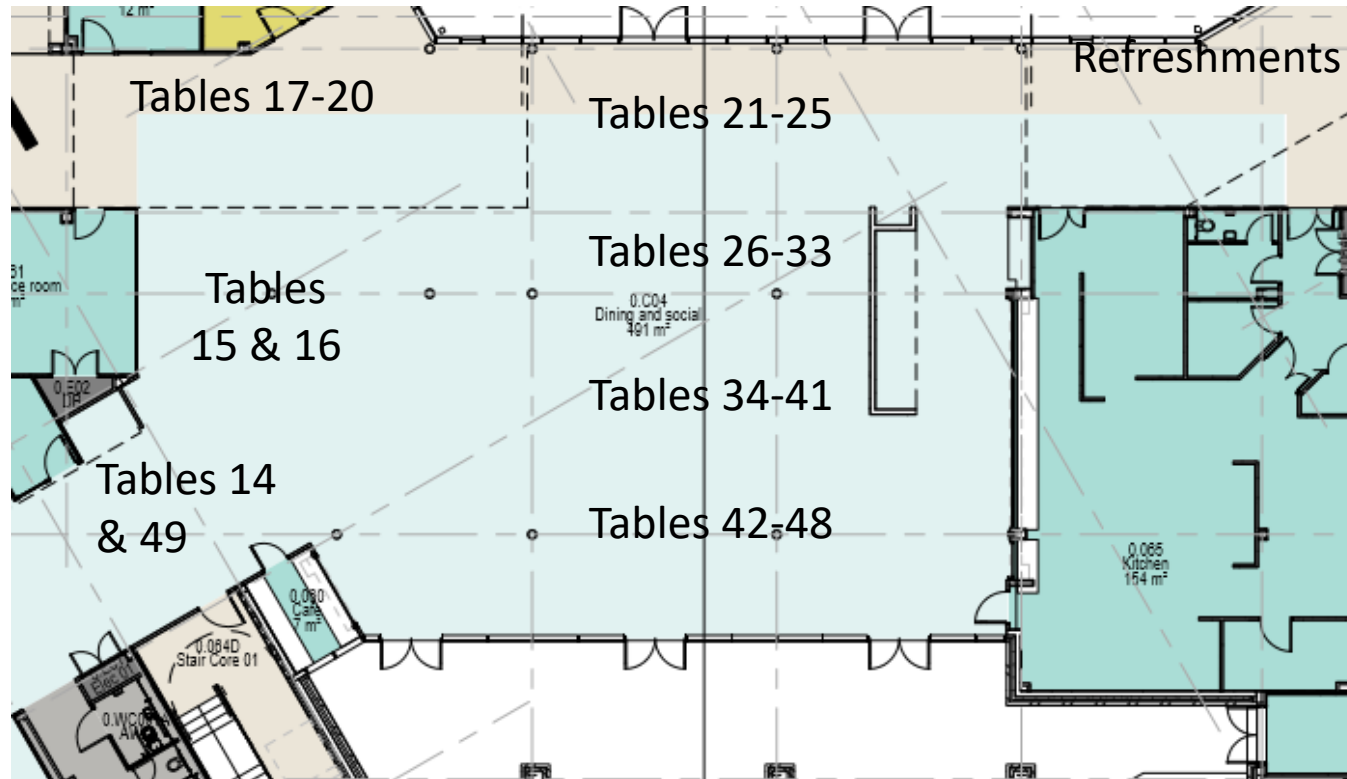

Zone 2 – Café, Dining & Corridor to School Hall

- Table 15 – Careers Wales
- Table 16 – Employment & Skills
- Table 17 - Orchard Trust
- Table 18 – Social Work
- Table 19 – Marine Conservation Society
- Table 20 – Grown in Britain
- Table 21 - Architecture
- Table 22 – Town Planning
- Table 23 – Colliers
- Table 24 – David James
- Table 25 – Galliford Try
- Table 26 – MHA
- Table 27 – STEM Ambassador
- Table 28 – Safran Seats
- Table 29 – BAE Systems
- Table 30 – MOD Submarine Delivery Agency
- Table 31 – KLA (SPTS)
- Table 32 - Powerlink

- Table 33 – Boots plc
- Table 34 – Big Ideas Wales/Graphic Design
- Table 35 – Chartwells
- Table 36 – Primary Education
- Table 37 – Educators Wales
- Table 38 – Early Years/Nursery
- Table 39 – Languages
- Table 40 – ICT
- Table 41 – Theatre & Drama
- Table 42 – WRU
- Table 43 – Forest Sports Education
- Table 44 – Ffilm Cymru
- Table 45 – TV & Film Sound
- Table 46 – Politics & Campaigning
- Table 47 – Museums & Culture
- Table 48 – Archaeology
- Table 49 – BAM Construction (Have A Go)